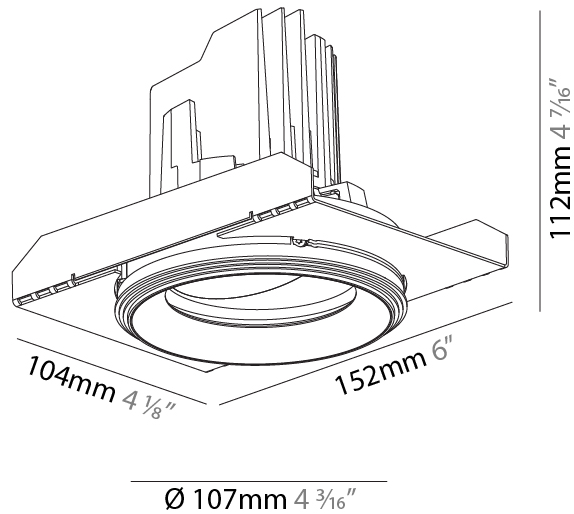

GENERAL

Series: Bioniq
 Subseries: Bioniq Round Adjustable
 Brand: Prolicht
 Division: Architectural
 Mounting Type: Trimless
 Mounting Location: Ceiling
 Subcategory: Downlight

PHYSICAL

Shape: Round
 Diameter (mm): 107
 Diameter (in): 4 3/16
 Height (mm): 112
 Height (in): 4 7/16
 Ceiling Thickness (mm): 10 / 12.5 / 15 / 25
 Ceiling Thickness (in): 3/8 or 1/2 or 9/16 or 1
 Min. Recessing Depth (mm): 130
 Min. Recessing Depth (in): 5 1/8
 Light Distribution: Adjustable / Downlight
 Weight (kg): 0.583
 Weight (lbs): 1.28
 Fixture Finish: SSR / BKV / CWI / CRY / HAB / LAG / UFT / ITA / RUA / RUR / MIC / FTG / MYG / TWT / LOD / PUS / FRO / FUP / KIA / POP / BLS / SPG / MEY / GOH / GUM / CHC / COM / ABZ / JAG / OBR / MOS / ROR
 Fixture Material: Aluminum Die Cast
 Cut-out Measurements: Ø111mm/4 3/8"
 Upon Request: Unique Ceiling Thickness

LED

Number of LEDs: 1
 Max. Delivered Lumen (lm): 770
 Nominal Lumen (lm): 1140
 CRI: >90 CRI
 Lamp Life (hrs): 50000
 Upon Request: RGB-W Tunable White Special Color Temperature Special LED

OPTICAL

Reflector: 20 / 40 / 60
 Adjustability: Rotational 355°; Tilt 30°
 Upon Request: Special Beam Angles

RATINGS AND CERTIFICATIONS

Certified By: Certified for North American Standards
 IP rating: IP20

111mm 4 3/8"	130mm 5 1/8"	10 12 1/2 15 25mm 3/8" 1/2" 9/16" 1"	± 30°	355°		
A						

BIONIQ ROUND ADJUSTABLE TRIMLESS